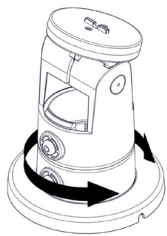

Content

SpacePole Stack™

Installation Guide

Function

Rotation: 310°

Tilt: 0°-70°

MultiGrip

MK15-0227 version 1.2 05/2019

Counter mounting

1

Tape

Screws

Flange cover

2

Option A

3A