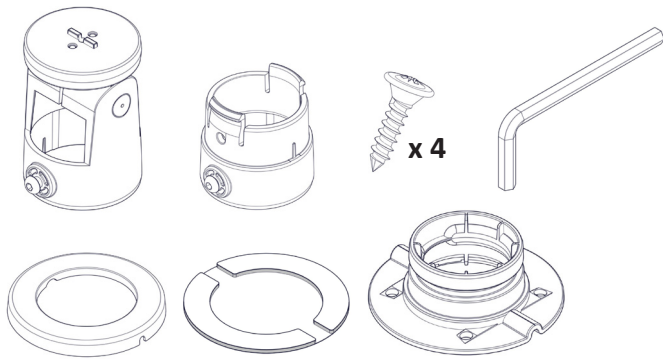

Content

SpacePole Stack™

Installation Guide

Function

Rotation: 310°

Tilt: 0°-70°

MultiGrip

MK15-0227 version 1.2 05/2019

Counter mounting

1

Tape

Screws

Flange cover

2

Option A

3A

Mounting tilting module

Option B

3B

Mounting tilting module and length adapter

4A

×

✓

Cable management