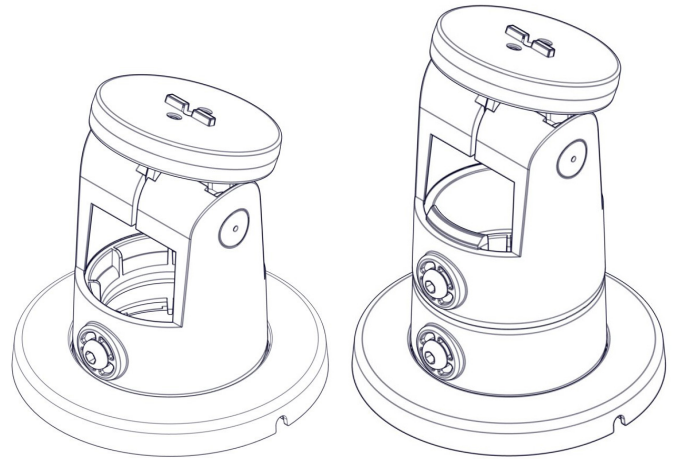

Content

SpacePole Stack™

Installation Guide

Function

Rotation: 310°

Tilt: 0°-70°

MultiGrip

MK15-0227 version 1.2 05/2019

Counter mounting

1

Tape

Screws

Flange cover

2

Option A

3A