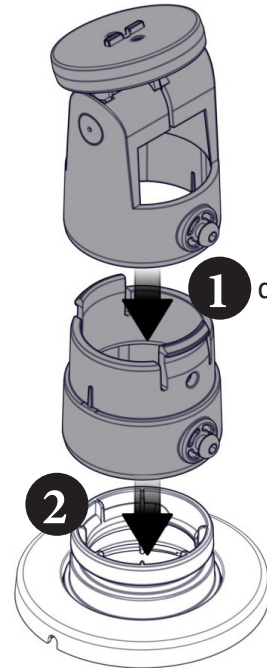

Content

SpacePole Stack™

Installation Guide

Function

Rotation: 310°

Tilt: 0°-70°

MultiGrip

MK15-0227 version 1.2 05/2019

Counter mounting

1

Tape

Screws

Flange cover

2

Option A

3A

Mounting tilting module

Option B

3B

Mounting tilting module and length adapter

4A

×

✓

Cable management