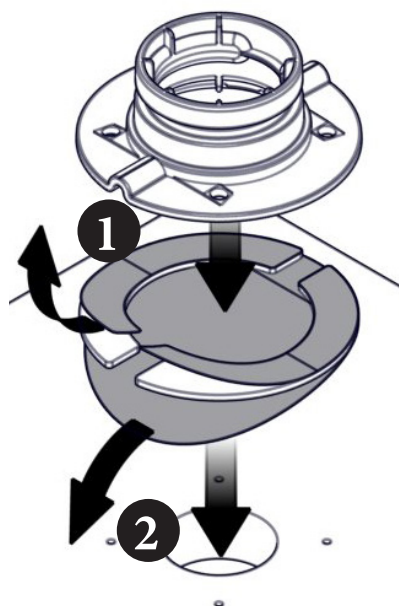

Content

SpacePole Stack™

Installation Guide

Function

Rotation: 310°

Tilt: 0°-70°

MultiGrip

MK15-0227 version 1.2 05/2019

Counter mounting

1

Tape

Screws

Flange cover

2

Option A

3A

Mounting tilting module

Option B

3B

Mounting tilting module and length adapter

4A

×

✓

Cable management