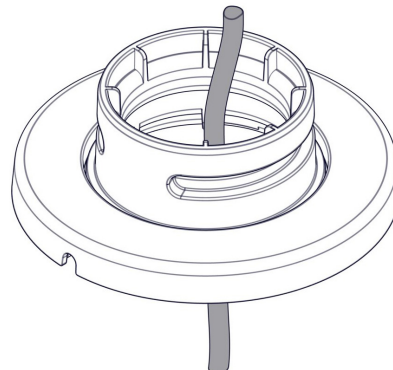

Content

SpacePole Stack™

Installation Guide

Function

Rotation: 310°

Tilt: 0°-70°

MultiGrip

MK15-0227 version 1.2 05/2019

Counter mounting

1

Tape

Screws

Flange cover

2

Option A

3A

Mounting tilting module

Option B

3B

Mounting tilting module and length adapter

4A

×

✓

Cable management