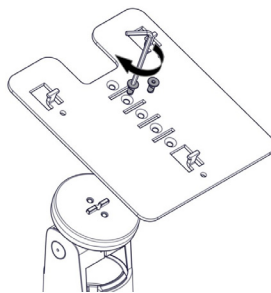

Content

SpacePole Stack™

Installation Guide

Function

Rotation: 310°

Tilt: 0°-70°

MultiGrip

MK15-0227 version 1.2 05/2019

Counter mounting

1

Tape

Screws

Flange cover

2

Option A

3A