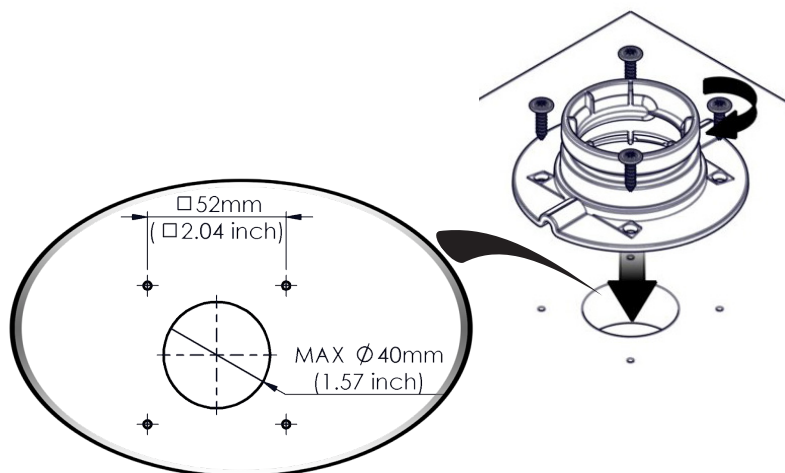

Content

SpacePole Stack™

Installation Guide

Function

Rotation: 310°

Tilt: 0°-70°

MultiGrip

MK15-0227 version 1.2 05/2019

Counter mounting

1

Tape

Screws

Flange cover

2

Option A

3A