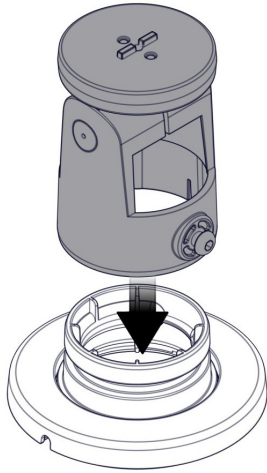

Content

SpacePole Stack™

Installation Guide

Function

Rotation: 310°

Tilt: 0°-70°

MultiGrip

MK15-0227 version 1.2 05/2019

Counter mounting

1

Tape

Screws

Flange cover

2

Option A

3A

Mounting tilting module

Option B

3B

Mounting tilting module and length adapter

4A

×

✓

Cable management