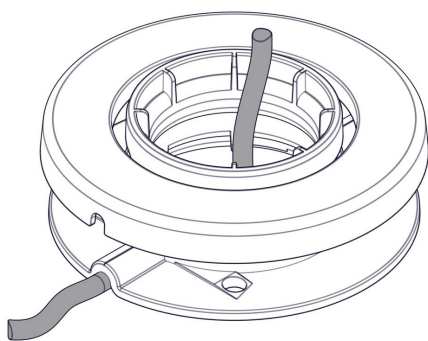

Content

SpacePole Stack™

Installation Guide

Function

Rotation: 310°

Tilt: 0°-70°

MultiGrip

MK15-0227 version 1.2 05/2019

Counter mounting

1

Tape

Screws

Flange cover

2

Option A

3A

Mounting tilting module

Option B

3B

Mounting tilting module and length adapter

4A

×

✓

Cable management