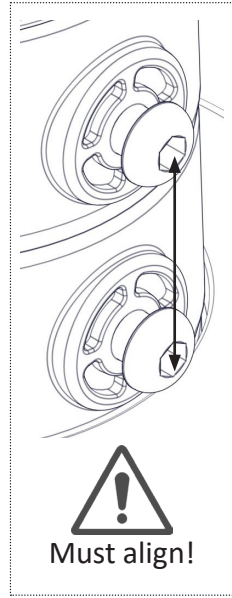

Counter mounting

1

Tape

Screws

Flange cover

2

Option A

3A

Mounting tilting module

Option B

3B

Mounting tilting module and length adapter

4A

×

✓

Cable management